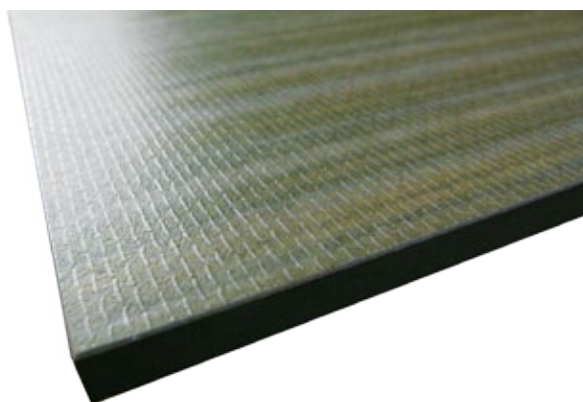

Close up view showing Texture detail

These product are LEED CERTIFIABLE and contain a minimum of 40% post-industrial recycled content

italics emeryville
phone 510 547 1872

italics san rafael
phone 415 451 6150